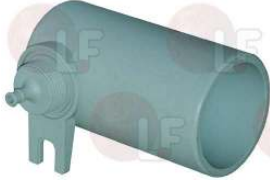

Suitable for:

3060118 AIR CHAMBER
for Dishwasher MAGIC50
for Dishwasher hood type (SO.WE.BO.) 6.2PB

NUOVA SIMONELLI LTM1600

Suitable for:

3060123 COMPL.PIVOTING COUPLING F/AIR CHAMBER
for Dishwasher MAGIC50