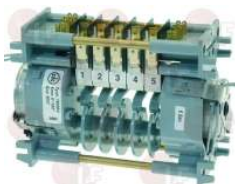

3322260 PROGRAMMER 7805DV 5 CAMS

50Hz - without pin
1° cycle 6" - 2° cycle 180"
for Dishwasher (IME OMNIWASH) GL1040 - GL1240
SEI1PCQ
for Dishwasher (SAB ITALIA) K1.5P
for Dishwasher (UNIC) A61A
for Dishwasher hood type (AFI) A1000L
for Dishwasher hood type (HILTA) W13
for Dishwasher hood type (NOSEM) K601
for Dishwasher hood type (NUOVA SIMONELLI) LTM1500
for Dishwasher hood type (SO.WE.BO.) 6.1P
for Dishwasher hood type (STORME) L501

NUOVA SIMONELLI 18010959

3446199 PROGRAMMER 7805DV 5 CAMS

1° cycle 6 seconds - 2° cycle 135 seconds
230V 50Hz
for Dishwasher (IME OMNIWASH) 6.2PS
for Dishwasher (NOSEM) K602S
for Dishwasher (SAB ITALIA) K5.2P
for Dishwasher (UNIC) A61A
for Dishwasher hood type (HILTA) W14
for Dishwasher hood type (SO.WE.BO.) 6.2P
for Dishwasher hood type (SOTAL) C1300
for Dishwasher hood type (STORME) L502