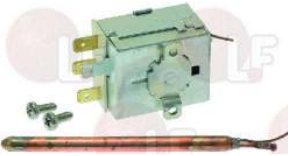

Suitable for:

Suitable for:

3444269 SINGLE-PHASE THERMOSTAT 52°C

covered capillary 1000 mm
bulb $\varnothing$ 6.5x95 mm
15A 250V
for Dishwasher (AFI) A600 - A900
for Dishwasher (IME OMNIWASH)
for Dishwasher (SAB ITALIA) C50H
for Dishwasher (SO.WE.BO.)
for Glasswasher/Cupwasher (AFI) A35 - A35Z2 - A36
for Glasswasher/Cupwasher (NOSEM) R1010
for Glasswasher/Cupwasher (SAB ITALIA) C35 - C36